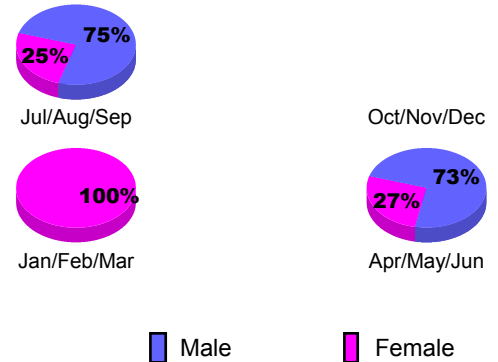

**Club Results 2012-2013**

Goal, New, Dropped, Gain/Loss

**Membership Results 2012-2013**

Goal, New, Dropped, Gain/Loss

**YTD Status Quo Clubs 2012-2013**

Status Quo Clubs Compared to Status Quo Members

**Gender Comparison 2012-2013**