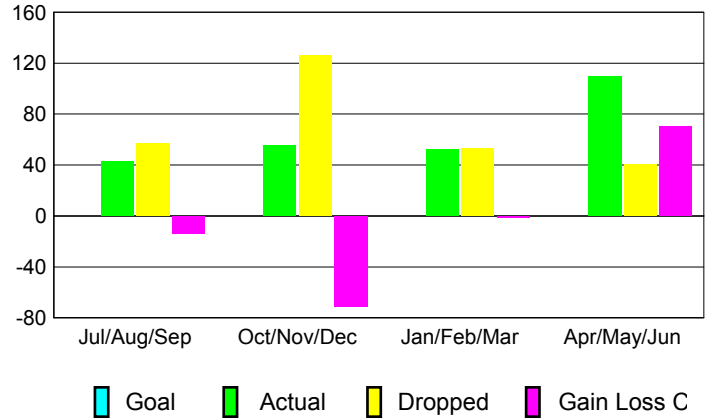

GMT: **MICHAEL BUTLER**

Location: **TEXAS**

GMT CA: **1**

**CLUBS**

Month	New Club Goal	Actual New Clubs	Actual Dropped Clubs	Gain/Loss of Clubs
<b>2012-2013</b>				
Jul/Aug/Sep	0	0	1	-1
Oct/Nov/Dec	0	0	3	-3
Jan/Feb/Mar	0	0	-1	1
Apr/May/June	0	0	-2	2
<b>Totals</b>	<b>0</b>	<b>0</b>	<b>1</b>	<b>-1</b>

**MEMBERSHIP**

Month	Net Memb Goal	Actual New Memb	Actual Dropped Memb	Gain/Loss of Memb
<b>2012-2013</b>				
Jul/Aug/Sep	0	43	57	-14
Oct/Nov/Dec	0	55	126	-71
Jan/Feb/Mar	0	52	53	-1
Apr/May/June	0	110	40	70
<b>Totals</b>	<b>0</b>	<b>260</b>	<b>276</b>	<b>-16</b>

**Club Results 2012-2013**

Goal, New, Dropped, Gain/Loss

**Membership Results 2012-2013**

Goal, New, Dropped, Gain/Loss

**YTD Status Quo Clubs 2012-2013**

Status Quo Clubs Compared to Status Quo Members

**Gender Comparison 2012-2013**