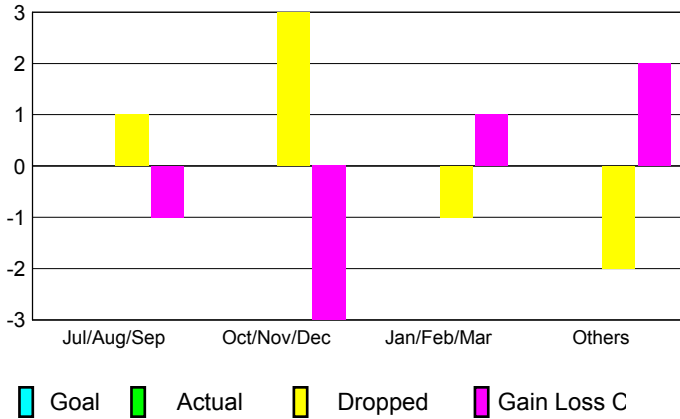

GMT: **MICHAEL BUTLER**

Location: **TEXAS**

GMT CA: **1**

CLUBS

Month	New Club Goal	Actual New Clubs	Actual Dropped Clubs	Gain/Loss of Clubs
2012-2013				
Jul/Aug/Sep	0	0	1	-1
Oct/Nov/Dec	0	0	3	-3
Jan/Feb/Mar	0	0	-1	1
Apr/May/June	0	0	-2	2
Totals	0	0	1	-1

MEMBERSHIP

Month	Net Memb Goal	Actual New Memb	Actual Dropped Memb	Gain/Loss of Memb
2012-2013				
Jul/Aug/Sep	0	43	57	-14
Oct/Nov/Dec	0	55	126	-71
Jan/Feb/Mar	0	52	53	-1
Apr/May/June	0	110	40	70
Totals	0	260	276	-16

Club Results 2012-2013

Goal, New, Dropped, Gain/Loss