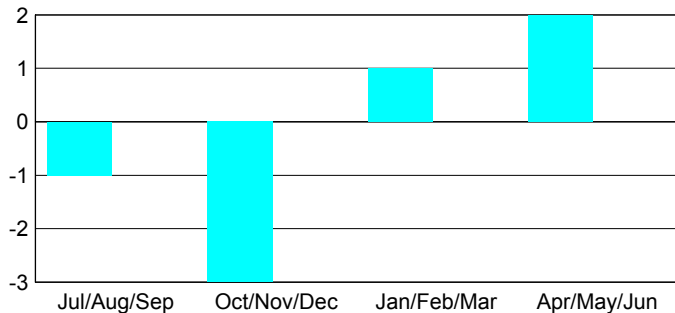

**MEMBERSHIP**

Month	Net Memb Goal	Actual New Memb	Actual Dropped Memb	Gain/Loss of Memb
<b>2012-2013</b>				
Jul/Aug/Sep	0	43	57	-14
Oct/Nov/Dec	0	55	126	-71
Jan/Feb/Mar	0	52	53	-1
Apr/May/June	0	110	40	70
<b>Totals</b>	<b>0</b>	<b>260</b>	<b>276</b>	<b>-16</b>

**Club Results 2012-2013**

Goal, New, Dropped, Gain/Loss

**Membership Results 2012-2013**

Goal, New, Dropped, Gain/Loss

**YTD Status Quo Clubs 2012-2013**

Status Quo Clubs Compared to Status Quo Members

**Gender Comparison 2012-2013**

**Club Gain/Loss 2012-2013**

**Membership Gain/Loss 2012-2013**